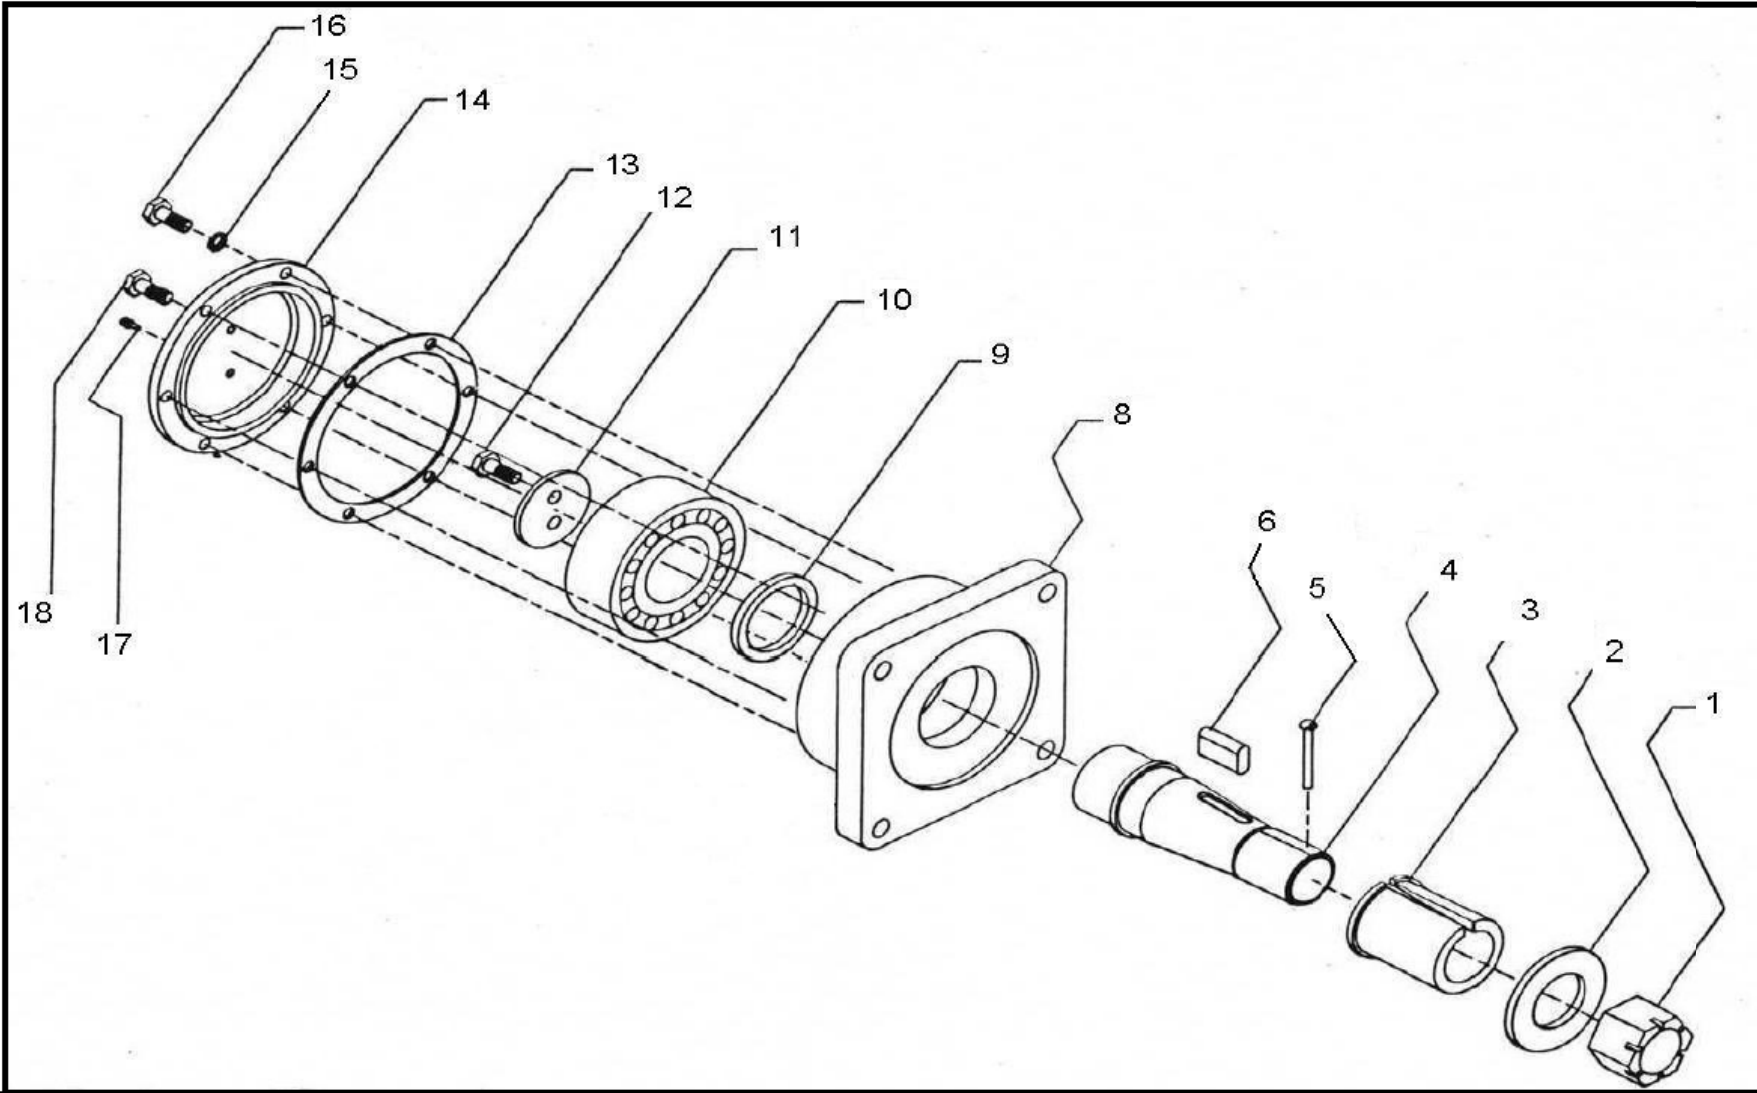

LS Petrochem Equipment Corp.

Part Name

CRANK PIN ASSEMBLY

Assy No.

LS Petrochem Equipment Corp.

Item No.	Part No.	Description	Qty req'd	Comment
		CRANK PIN ASSEMBLY		
1		Crank pin castle nut	1	
2		Crank pin spacer	1	
3		Crank pin sleeve	1	
4		Crank pin shaft	1	
5		Crank pin cotter pin	1	
6		Crank pin key	1	
7				
8		Crank pin housing	1	
9		Crank pin oil seal	1	
10		Crank pin bearing	1	
11		Crank pin end plate	1	
12		Crank pin end plate bolt	2	
13		Crank pin gasket	1	
14		Crank pin cover plate	1	
15		Crank pin cover plate lock washer	6	
16		Crank pin cover plate bolt	6	
17		Crank pin grease zerk	1	
18		Crank pin grease relief	1	
19				
20				
21				
22				
23				
24				
25				
26				
27				